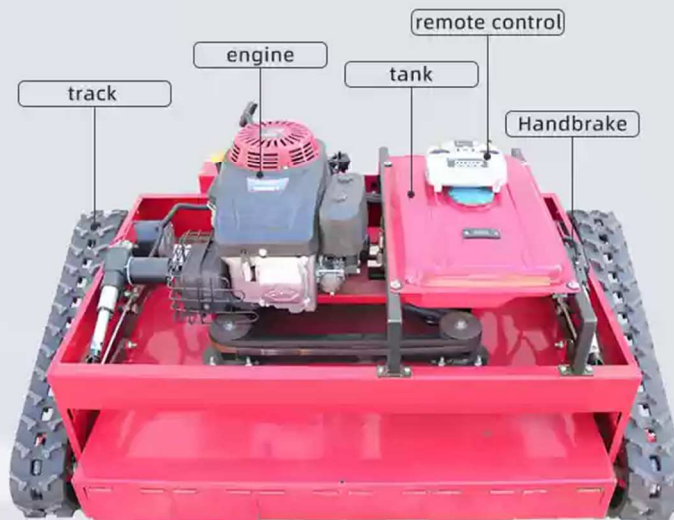

STRUCTURE TYPE:4-STROKE HORIZONTAL BAR

START METHOD:HAND RECOIL/ELECTRIC START

REMOTE CONTROL RANGE: ≤800M

FUEL TANK CAPACITY:6.5L

POWER CONSUMPTION:2.5L/H

PRODUCT PARAMETER